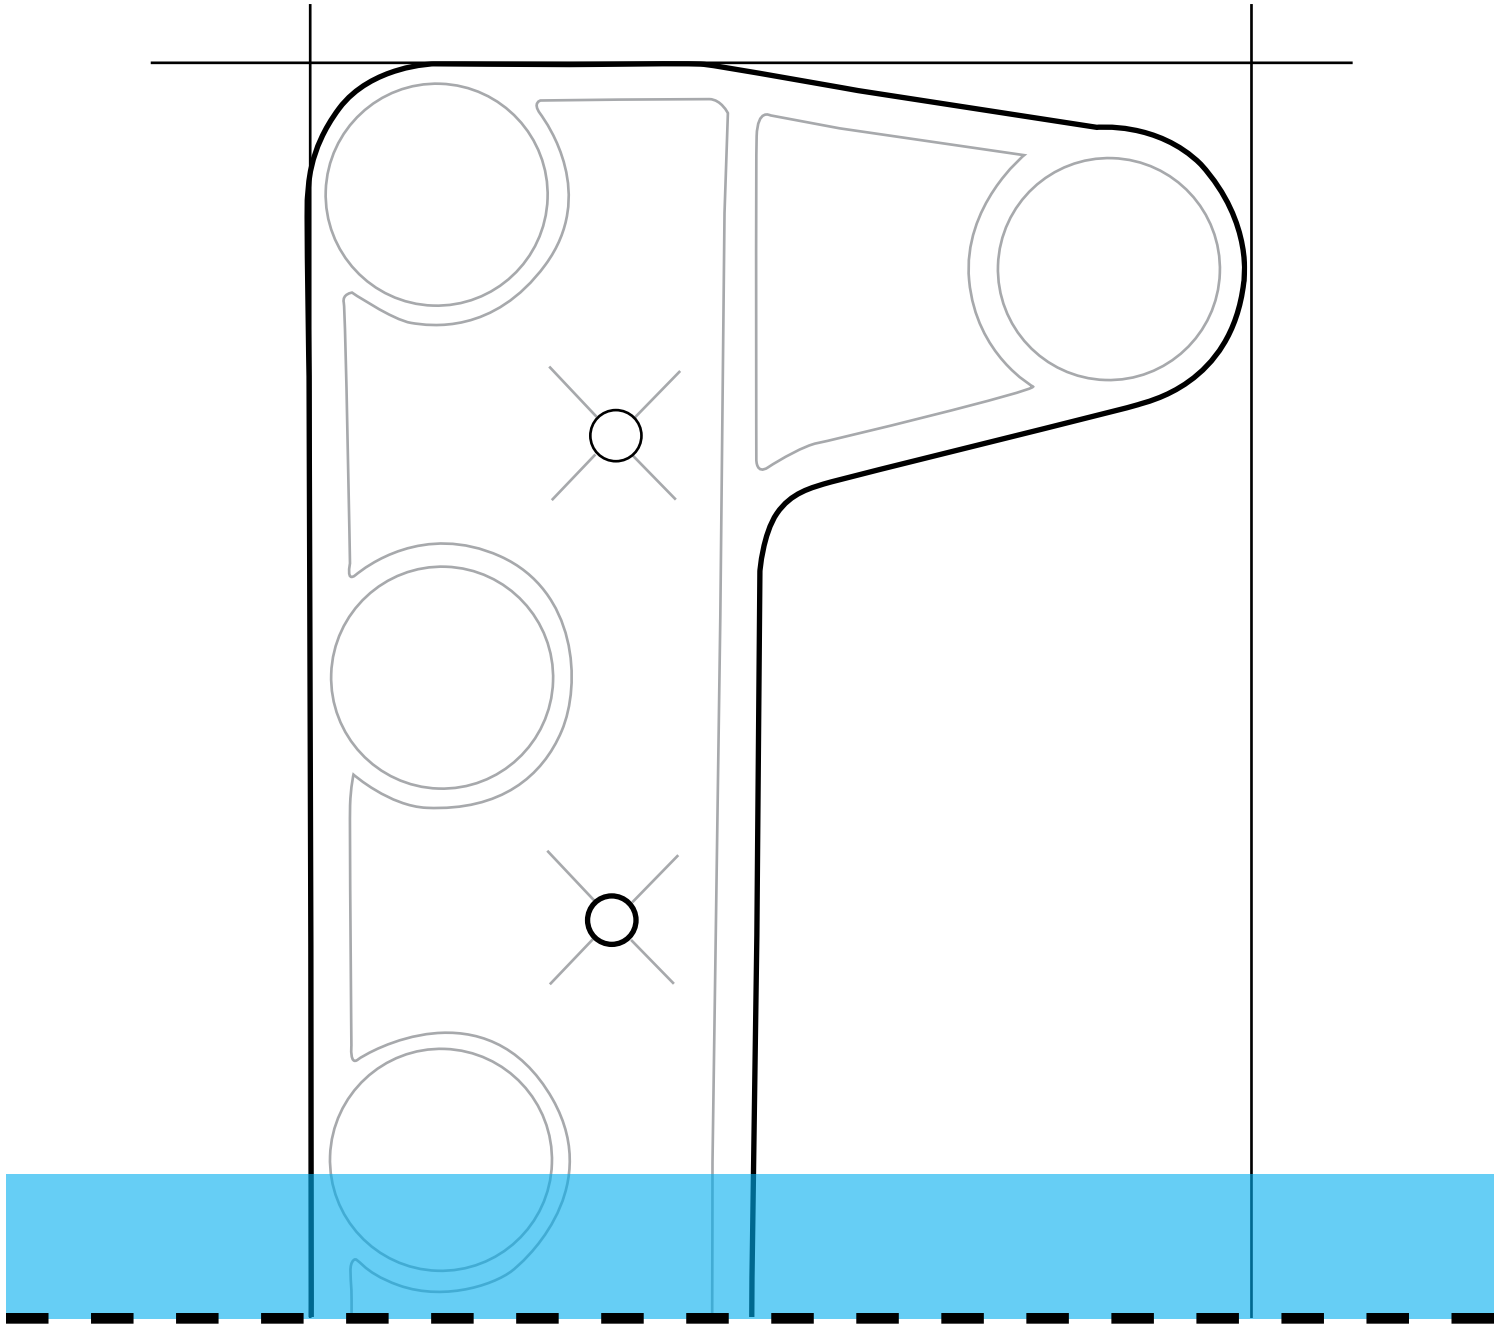

*Cut across on dotted line.