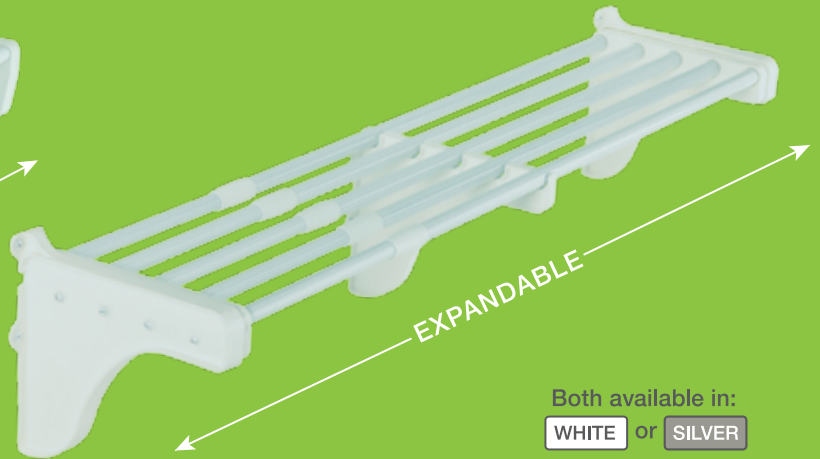

# EXPANDABLE SHELVES THAT FIT ANYWHERE! INSTALLS IN MINUTES – NO CUTTING

Expands to Fit™

REACH-IN CLOSET • WALK-IN CLOSET • GARAGE • HOME OFFICE • LINEN CLOSET • COMPUTER ROOM • LAUNDRY ROOM • BASEMENT • PANTRY

# Custom Shelving at a Reasonable Cost!

Expands to Fit™

Closet Shelf & Rod

Shelf (without Hanging Rod)

Both available in:

WHITE or SILVER

## Features & Benefits

- EASY TO INSTALL – less labor & small pieces
- EXPANDS TO FIT – one person installation
- NO CUTTING – less mistakes and accidents
- STRONGER – steel tubes hold up to 200 lbs.
- MODULAR – easily joins together for long walls
- SIZES: 40”-73”, 28”-48”, & 17”-27”, (white only)
- EASY TO CLEAN
- LIFETIME GUARANTEE

Telescopic STEEL tubes

High strength molded parts

HOLDS 200 lbs. without securing to a stud in 1/2” drywall

High Quality Self Drilling Drywall Anchors, Screws Included with all EZ Shelf products\*.

Call (888) 399-2880 for **FREE DESIGN HELP**