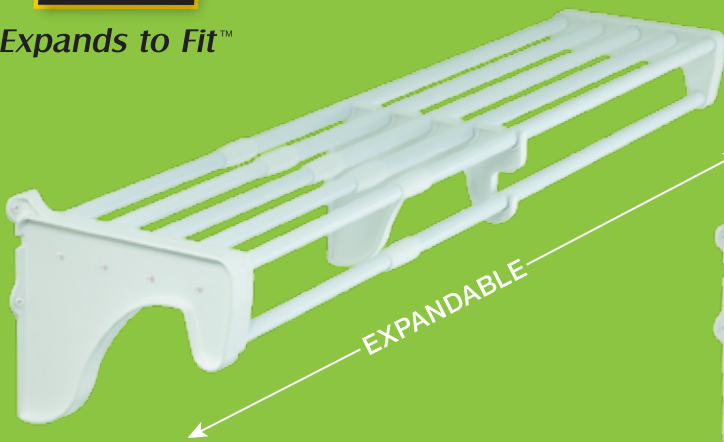

# EXPANDABLE SHELVES THAT FIT ANYWHERE! INSTALLS IN MINUTES – NO CUTTING

Expands to Fit™

REACH-IN CLOSET • WALK-IN CLOSET • GARAGE • HOME OFFICE • LINEN CLOSET • COMPUTER ROOM • LAUNDRY ROOM • BASEMENT • PANTRY

# Custom Shelving at a Reasonable Cost!

Expands to Fit™

Closet Shelf & Rod

Shelf (without Hanging Rod)

Both available in:

WHITE or SILVER

## Features & Benefits

- EASY TO INSTALL – less labor & small pieces
- EXPANDS TO FIT – one person installation
- NO CUTTING – less mistakes and accidents
- STRONGER – steel tubes hold up to 200 lbs.
- MODULAR – easily joins together for long walls
- SIZES: 40”-73”, 28”-48”, & 17”-27”, (white only)
- EASY TO CLEAN
- LIFETIME GUARANTEE

Telescopic STEEL tubes

High strength molded parts

HOLDS 200 lbs. without securing to a stud in 1/2” drywall

High Quality Self Drilling Drywall Anchors, Screws Included with all EZ Shelf products\*.

Call (888) 399-2880 for **FREE DESIGN HELP**